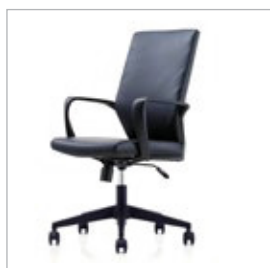

Medium back chair, Fixed headrest & fully upholstered seat & back in pu black, mold foam