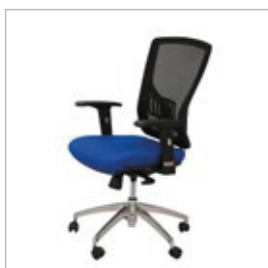

Medium back chair, mesh back with lumbar support adjustable chrome arms with pp covered