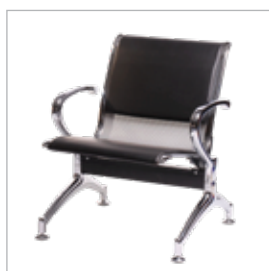

CAVA

Single seater bench, steel armrest and leg with chrome finish, 40x80 beam with powder coating finish