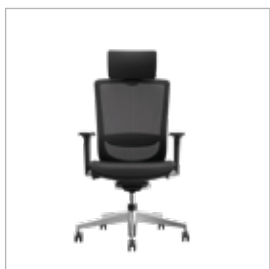

JOOD

High back chair, Upholstered seat and back, upholstered arms and gas lift and dynamic mechanism