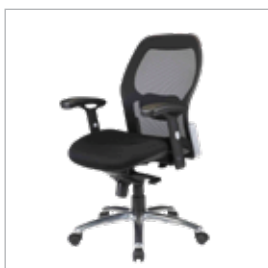

Medium back chair, Adjustable back & forth, up & down adjustable armrest up & down, salver function