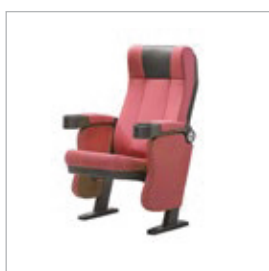

ALVORA

Back and seat sponge, High density Pu, molded by cold foaming, no distortion for a long time
Back and seat cover, injection molded with multiple composite material