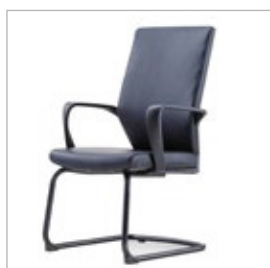

# CASTRO

High back chair, Fixed headrest & fully upholstered seat & back in pu black, mold foam

Medium back chair, Fixed headrest & fully upholstered seat & back in pu black, mold foam

Visitor chair, Fixed headrest & fully upholstered seat & back in pu black, mold foam