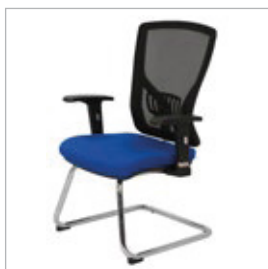

Visitor chair, Mesh back with lumbar support, upholstered seat and fixed nylon armrest with chrome cantilever