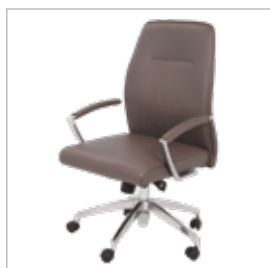

Medium back chairs, full padded arms, multilocks synchro mechanism and spider aluminum base