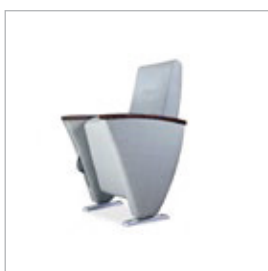

OPERA

Seat & Back Cushion Inner Frame: Super comfortable, iron inner frame with S shape spring

Soft Cushion: High density foam upholstered with durable fabric Seat Back: Fully upholstered outer back and seat pan, Frame: Heavy duty iron frame in powder coated finish

Armrest: Quality lacquered nature solid wood
Tip-Up Seat: Durable spring + damping flip up mechanism
Writing Tablet: Aluminium writing pad and folding mechanism

Dimensions:

Auditorium chair: Height: 97.5 cm Width: 58 cm Seat height: 45.5 cm Length: 64 cm