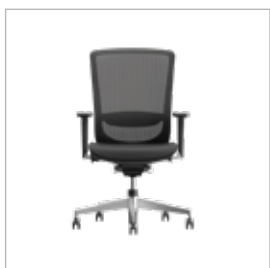

Medium back chair, Upholstered seat and back, upholstered arms and gas lift and dynamic mechanism