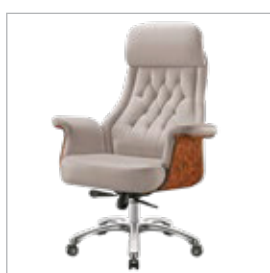

PANTERA

High back executive chairs, full upholstered arms knee tilting mechanism and wooden base