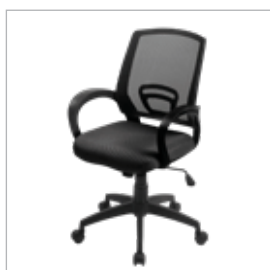

MONACO

Medium back chair, mesh black back and fabric black seat, fixed PP armrest, simple butterfly mechanism