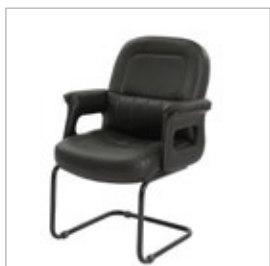

Visitor chair, upholstered arms and black metal cantilever