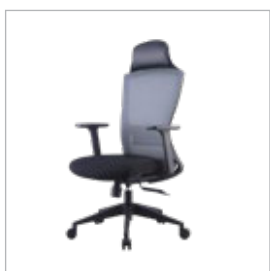

NEO

1.60 mm PU castor, class 2 black gas lift, swivel tilt mechanism with black tray