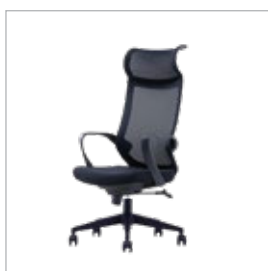

ALLURE

High back chair, Adjustable headrest and mesh black back and fabric black seat, mold foam