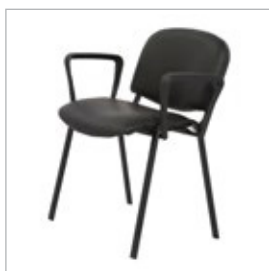

ISO

ISO

Dimensions:

Iso chair: Height: 82 cm   Width: 45 cm   Seat height: 47 cm   Length: 55 cm