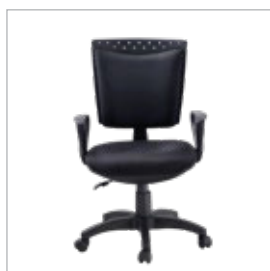

VENETO

Operative chair, fabric black seat and back, PP fixed armrest, class 3 black gas spring