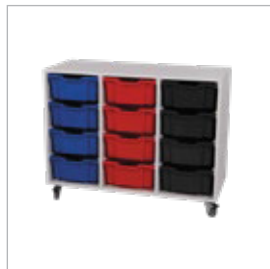

CABINTES & SHELVES

NETS

CA