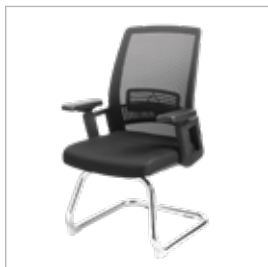

Visitor chair with Adjustable headrest and adjustable arms and chrome cantilever