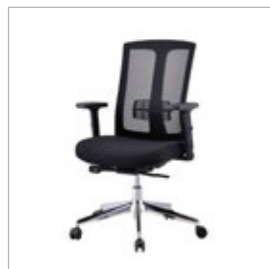

Medium back chair, with fixed headrest, mesh back black and fabric black seat