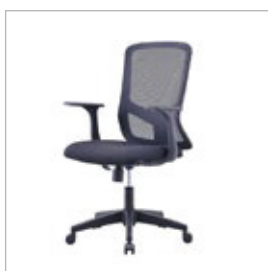

SERBIA

Medium back chair, mesh seat tilting mechanism and nylon base