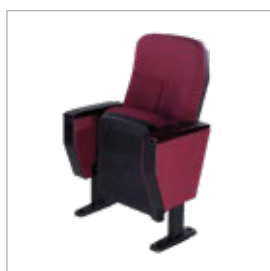

MERRY

Sponge: High-density PU, molded by cold foaming
Armrest cover: wooden armrest
Seat return: Spring return
Writing Pad: MDF