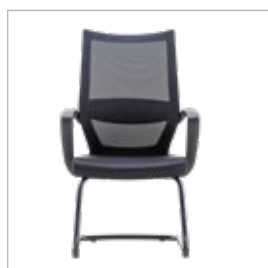

Visitor chair, mesh back black and fabric black seat, mold foam and black cantilever base