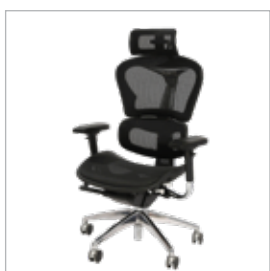

TOMMY

High back chair, Adjustable headrest, mesh seat and back , adjustable arms with chromed iron parts