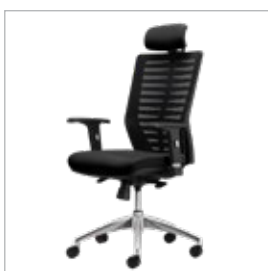

ESCO

High back chair, Adjustable headrest, high quality mesh back , height adjustable armrest