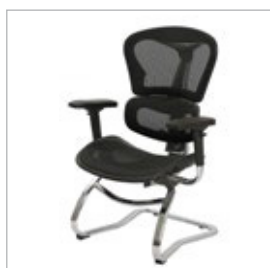

# TOMMY

High back chair, Adjustable headrest, mesh seat and back , adjustable arms with chromed iron parts

Medium back chair, Adjustable headrest, mesh seat and back , adjustable arms with chromed iron parts