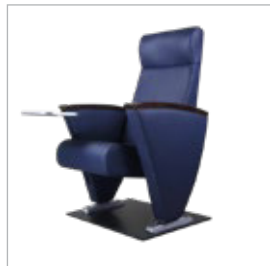

Soft Cushion: High density foam upholstered with durable fabric, Seat Back: Fully upholstered outer back and seat pan
Frame: Heavy duty iron frame in powder coated finish

Armrest: Quality lacquered nature solid wood
Tip-Up Seat: Maintenance free counter weight mechanism

Writing Tablet: Aluminium writing pad and folding mechanism