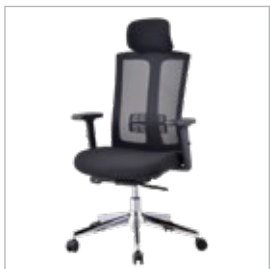

BLESS

High back chair, with fixed headrest, mesh back black and fabric black seat