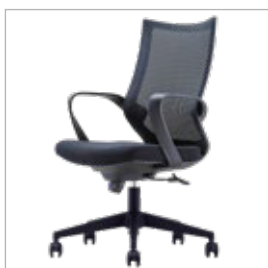

Dimensions:

High Back:	Height: 119-136 cm	Width: 67.5 cm	Seat height: 44-56.5 cm	Length: 60.5 cm
Medium Back:	Height: 104-116 cm	Width: 67.5 cm	Seat height: 44-56.5 cm	Length: 60.5 cm
Visitor:	Height: 99 cm	Width: 67.5 cm	Seat height: 44 cm	Length: 60.5 cm

## ALLURE

High back chair, Adjustable headrest and mesh black back and fabric black seat, mold foam

Medium back chair, Adjustable headrest and adjustable arms with chromed iron parts

Visitor chair with mesh black back and fabric black seat, painting base