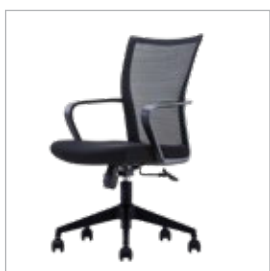

LUIS

Operative mesh chair, mesh black back and fabric black seat , mold foam