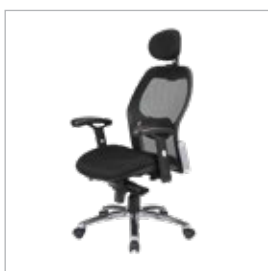

THRONES

High back chair, Adjustable back & forth, up & down adjustable armrest up & down, salver function