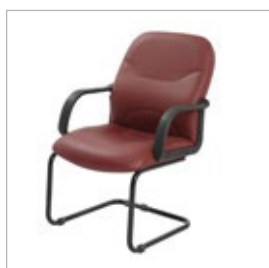

# EMA

High back chair, pp arms, tilting mechanism and nylon base

Medium back chair, pp arms, tilting mechanism and nylon base

Visitor chair, pp arms and black metal cantilever

Dimensions:

High Back:	Height: 111 cm	Width: 66 cm	Seat height: 46 cm	Length: 54 cm
Medium Back:	Height: 95 cm	Width: 66 cm	Seat height: 46 cm	Length: 54 cm
Visitor:	Height: 95 cm	Width: 66 cm	Seat height: 45 cm	Length: 54 cm