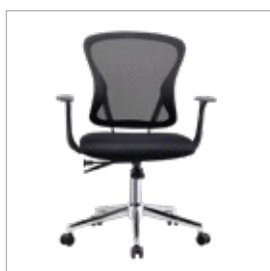

JESI

Medium back chair, mesh black back and fabric black seat, fixed PP armrest, class 3 black gas spring