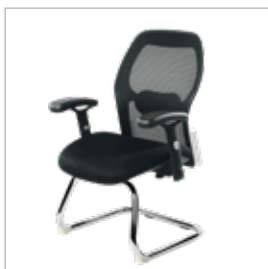

Visitor chair, Adjustable back & forth, up & down adjustable armrest up & down, four gear locking