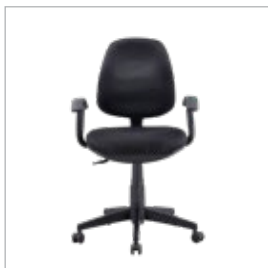

PISA

Drafting chair with no arms/ fixed arms with permanent contact mechanism