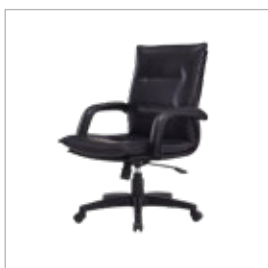

Medium back chairs, Fully upholstered seat & back, upholstered arms and gas lift, nylon base