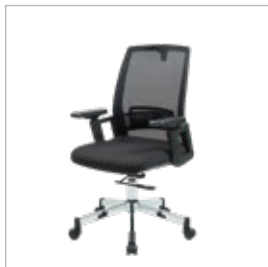

Medium back chair, Adjustable headrest and adjustable arms with chromed iron parts