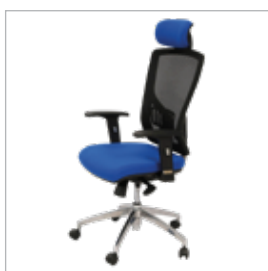

CROWN

High back chair, mesh back with lumbar support adjustable chrome arms with pp covered