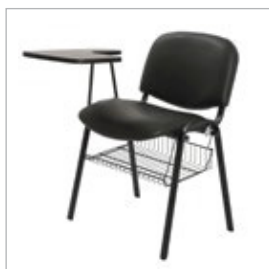

ISO

ISO

Dimensions:

Iso chair: Height: 82 cm   Width: 45 cm   Seat height: 47 cm   Length: 55 cm