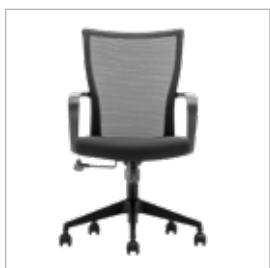

Operative mesh chair, mesh black back and fabric black seat , mold foam, PP armrest