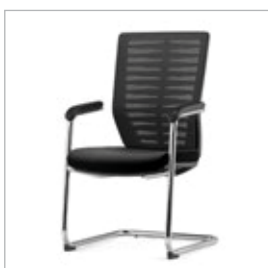

Visitor chair with arms pad metal chrome frame cantilever