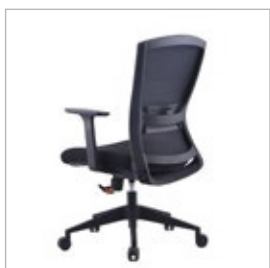

1.60 mm PU castor, class 2 black gas lift, swivel tilt mechanism with black tray