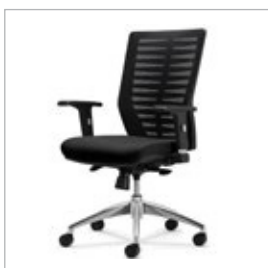

Medium back chair, Adjustable headrest, high quality mesh back , height adjustable armrest