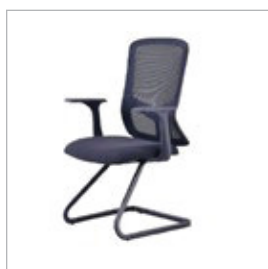

Visitor chair, mesh back and unholstered seat with black metal cantilever