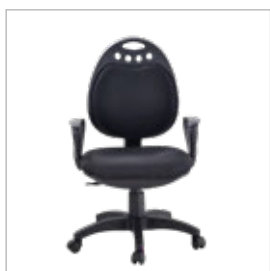

### Dimensions:

Operative chair: Height: 87 cm

Width: 59 cm

Seat height: 40 cm

Length: 52 cm

## LUCCA

Operative chair, fabric black seat and back, PP fixed armrest, class 3 black gas spring

---

Dimensions:

Operative chair: Height: 92.5-104.5 cm    Width: 58.5 cm    Seat height: 59.5 cm